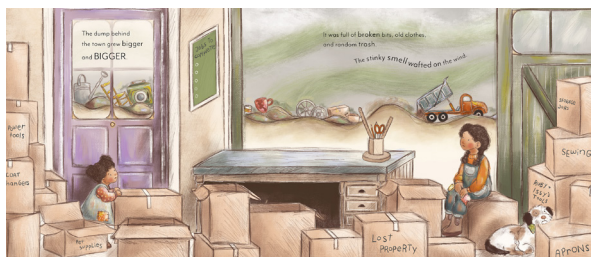

ABOUT THE ILLUSTRATOR

Zoe Bennett is a children's illustrator from Sydney. She creates character-driven watercolour, gouache and digital illustrations which capture the playfulness, curiosity, candidness and diversity of childhood. Designing unique characters and worlds with tailored colour palettes and style is her favourite thing to do. *Ruby's Repair Cafe* is her second picture book. Outside illustration, Zoe is passionate about animal welfare advocacy and is finishing a degree in Animal Health and Welfare from the University of Sydney. When she's not in the studio, Zoe loves spending time surrounded by animals, the ocean and good books. You can find Zoe on her Instagram page @zoebennettillustration.

SALES POINTS

- This book offers a crucial starting point for children to talk about sustainability. Learning about it can be lots of fun and thinking about getting something fixed instead of throwing it away is a positive way we can all contribute with our actions every single day.
- Key themes are sustainability, friendship and community.
- Delightful and expressive illustrations by talented illustrator.

New Frontier Publishing
Vicarage House,
58-60 Kensington Church Street
London, W8 4DB
EMAIL: info@newfrontierpublishing.co.uk
www.newfrontierpublishing.co.uk

Distribution: BookSource
50 Cambuslang Rd, Cambuslang Investment Park
Glasgow, G32 8NB
PHONE: 0141 642 9192
EMAIL: orders@booksource.net
www.booksource.net